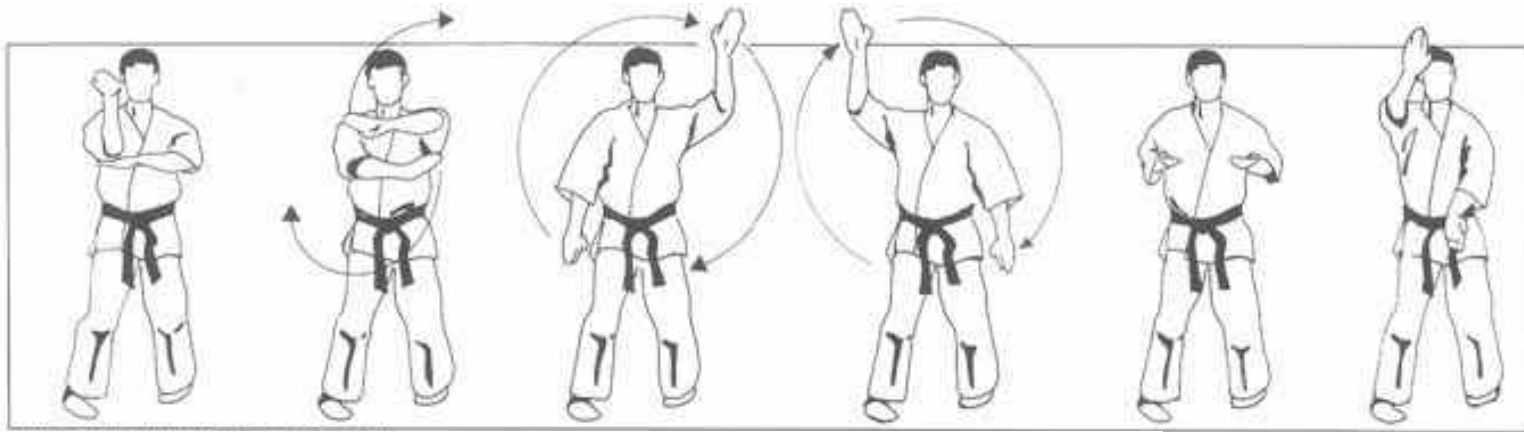

THREE BATTLES STANCE -
KNIFE HAND TO KIDNEY

SANCHIN DACHI -
SHUTŌ
HIZO UCHI

三戦立

THREE BATTLES STANCE -
KNIFE HAND INSIDE BLOCK

SANCHIN DACHI -
SHUTŌ
UCHI UKE

三戦立

THREE BATTLES STANCE -
KNIFE HAND INSIDE STRIKE

SANCHIN DACHI -
SHUTŌ
UCHI UCHI

三戦立

SHUTŌ MAWASHI UKE

CIRCULAR BLOCK TURNING INTO A STRIKE TO CHIN OR FACE AND GROIN