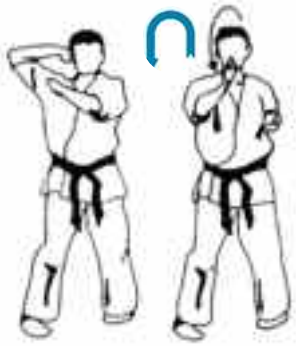

SANCHIN
DACHI -
SHUTŌ
GEDAN
BARAI

SANCHIN
DACHI -
SHUTŌ
JODAN
UKE

SANCHIN
DACHI -
SHUTŌ
CHUDAN
UCHI UKE
GEDAN
BARAI

SANCHIN
DACHI -
SHUTŌ
CHUDAN
UCHI UKE

SANCHIN
DACHI -
SHUTŌ
CHUDAN
SOTO
UKE

THREE
BATTLES
STANCE
-
LOWER
PARRY
BLOCK

THREE
BATTLES
STANCE
-
UPPER
BLOCK

THREE
BATTLES
STANCE
-
INSIDE
TO
OUTSIDE
LOWER
PARRY
BLOCK

THREE
BATTLES
STANCE
-
INSIDE
TO
OUTSIDE
BLOCK

THREE
BATTLES
STANCE
-
OUTSIDE
TO
INSIDE
BLOCK

三戦立

SANCHIN DACHI -
SHUTŌ
SAKUTSO UCHI