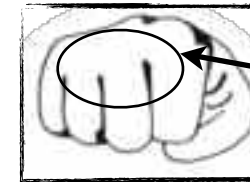

GEDAN BARAI
THREE BATTLES STANCE - INSIDE TO OUTSIDE LOWER PARRY BLOCK

中段 外弟 受け

SANCHIN DACHI - CHUDAN SOTO UKE

THREE BATTLES STANCE - OUTSIDE TO INSIDE BLOCK

下段払い

SANCHIN DACHI - GEDAN BARAI

THREE BATTLES STANCE - LOWER PARRY BLOCK

中段 内弟 受け

SANCHIN DACHI - CHUDAN UCHI UKE

THREE BATTLES STANCE -

SEIKEN - FIST OR FIRST TWO KNUCKLES

正拳

CHUDAN SOTO UKE

GEDAN BARAI

中段外受

下段払い

OUTSIDE TO INSIDE BLOCK

LOWER PARRY

ドウ受け

SUNE UKE - SHIN BLOCK

酒盗

SHUTŌ - KNIFE EDGE OF HAND

三戦立