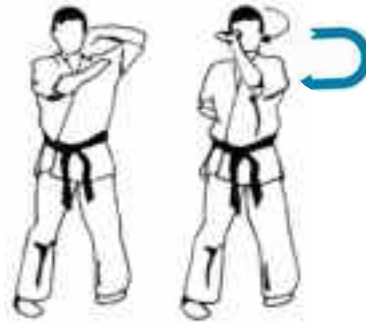

THREE
BATTLES
STANCE
-
UPPER
BLOCK

THREE
BATTLES
STANCE
-
INSIDE
TO
OUTSIDE
LOWER
PARRY
BLOCK

THREE
BATTLES
STANCE
-
INSIDE
TO
OUTSIDE
BLOCK

THREE
BATTLES
STANCE
-
OUTSIDE
TO
INSIDE
BLOCK

三戦立

SANCHIN DACHI -
SHUTŌ
SAKUTSO UCHI

THREE BATTLES STANCE -
KNIFE HAND TO COLLARBONE

三戦立

SANCHIN DACHI -
SHUTŌ
GAMMEN UCHI

THREE BATTLES STANCE -
KNIFE HAND TO TEMPLE

三戦立

SANCHIN DACHI -
SHUTŌ
SAKUTSO UCHIKOMI

THREE BATTLES STANCE -
KNIFE HAND STRAIGHT TO
COLALRBONE