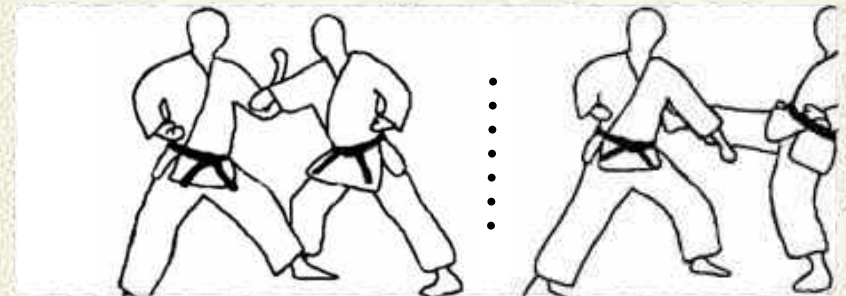

中段 内弟 受け

SANCHIN DACHI - CHUDAN UCHI UKE

THREE BATTLES STANCE -

SEIKEN - FIST OR FIRST TWO KNUCKLES

正拳

CHUDAN SOTO UKE

GEDAN BARAI

中段外受

下段払い

OUTSIDE TO INSIDE BLOCK

LOWER PARRY

ドウ受け

SUNE UKE - SHIN BLOCK

酒盗

SHUTŌ - KNIFE EDGE OF HAND

三戦立